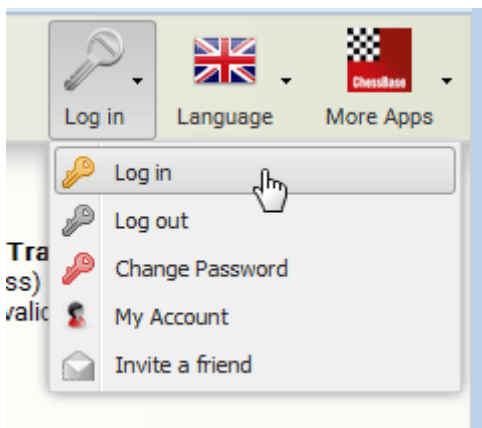

It gives you quick access to the various services that the Account offers – functions that will run on any browser and on any device: PC notebooks, iPads, Android tablets, smartphones.

If you simply click one of the services you will be taken to it; if you click on ChessBase Account at the top you will go to a page with all the services (and can go to specific pages from there). You will be asked to log in, but can ignore that and proceed to try out the service offered.

Trying out the functions without registering means that some of them will not have the full scope, e.g. the Training page will give you access to 1000 positions, not the 40,000 you get when you are properly registered. Which is what we want to do now.

Let us assume you have clicked on the yellow "**Openings**" panel and come to this page, where you are asked to log in. If you have clicked the log in window away you can always return to it using the Log in button on the top right of the page: